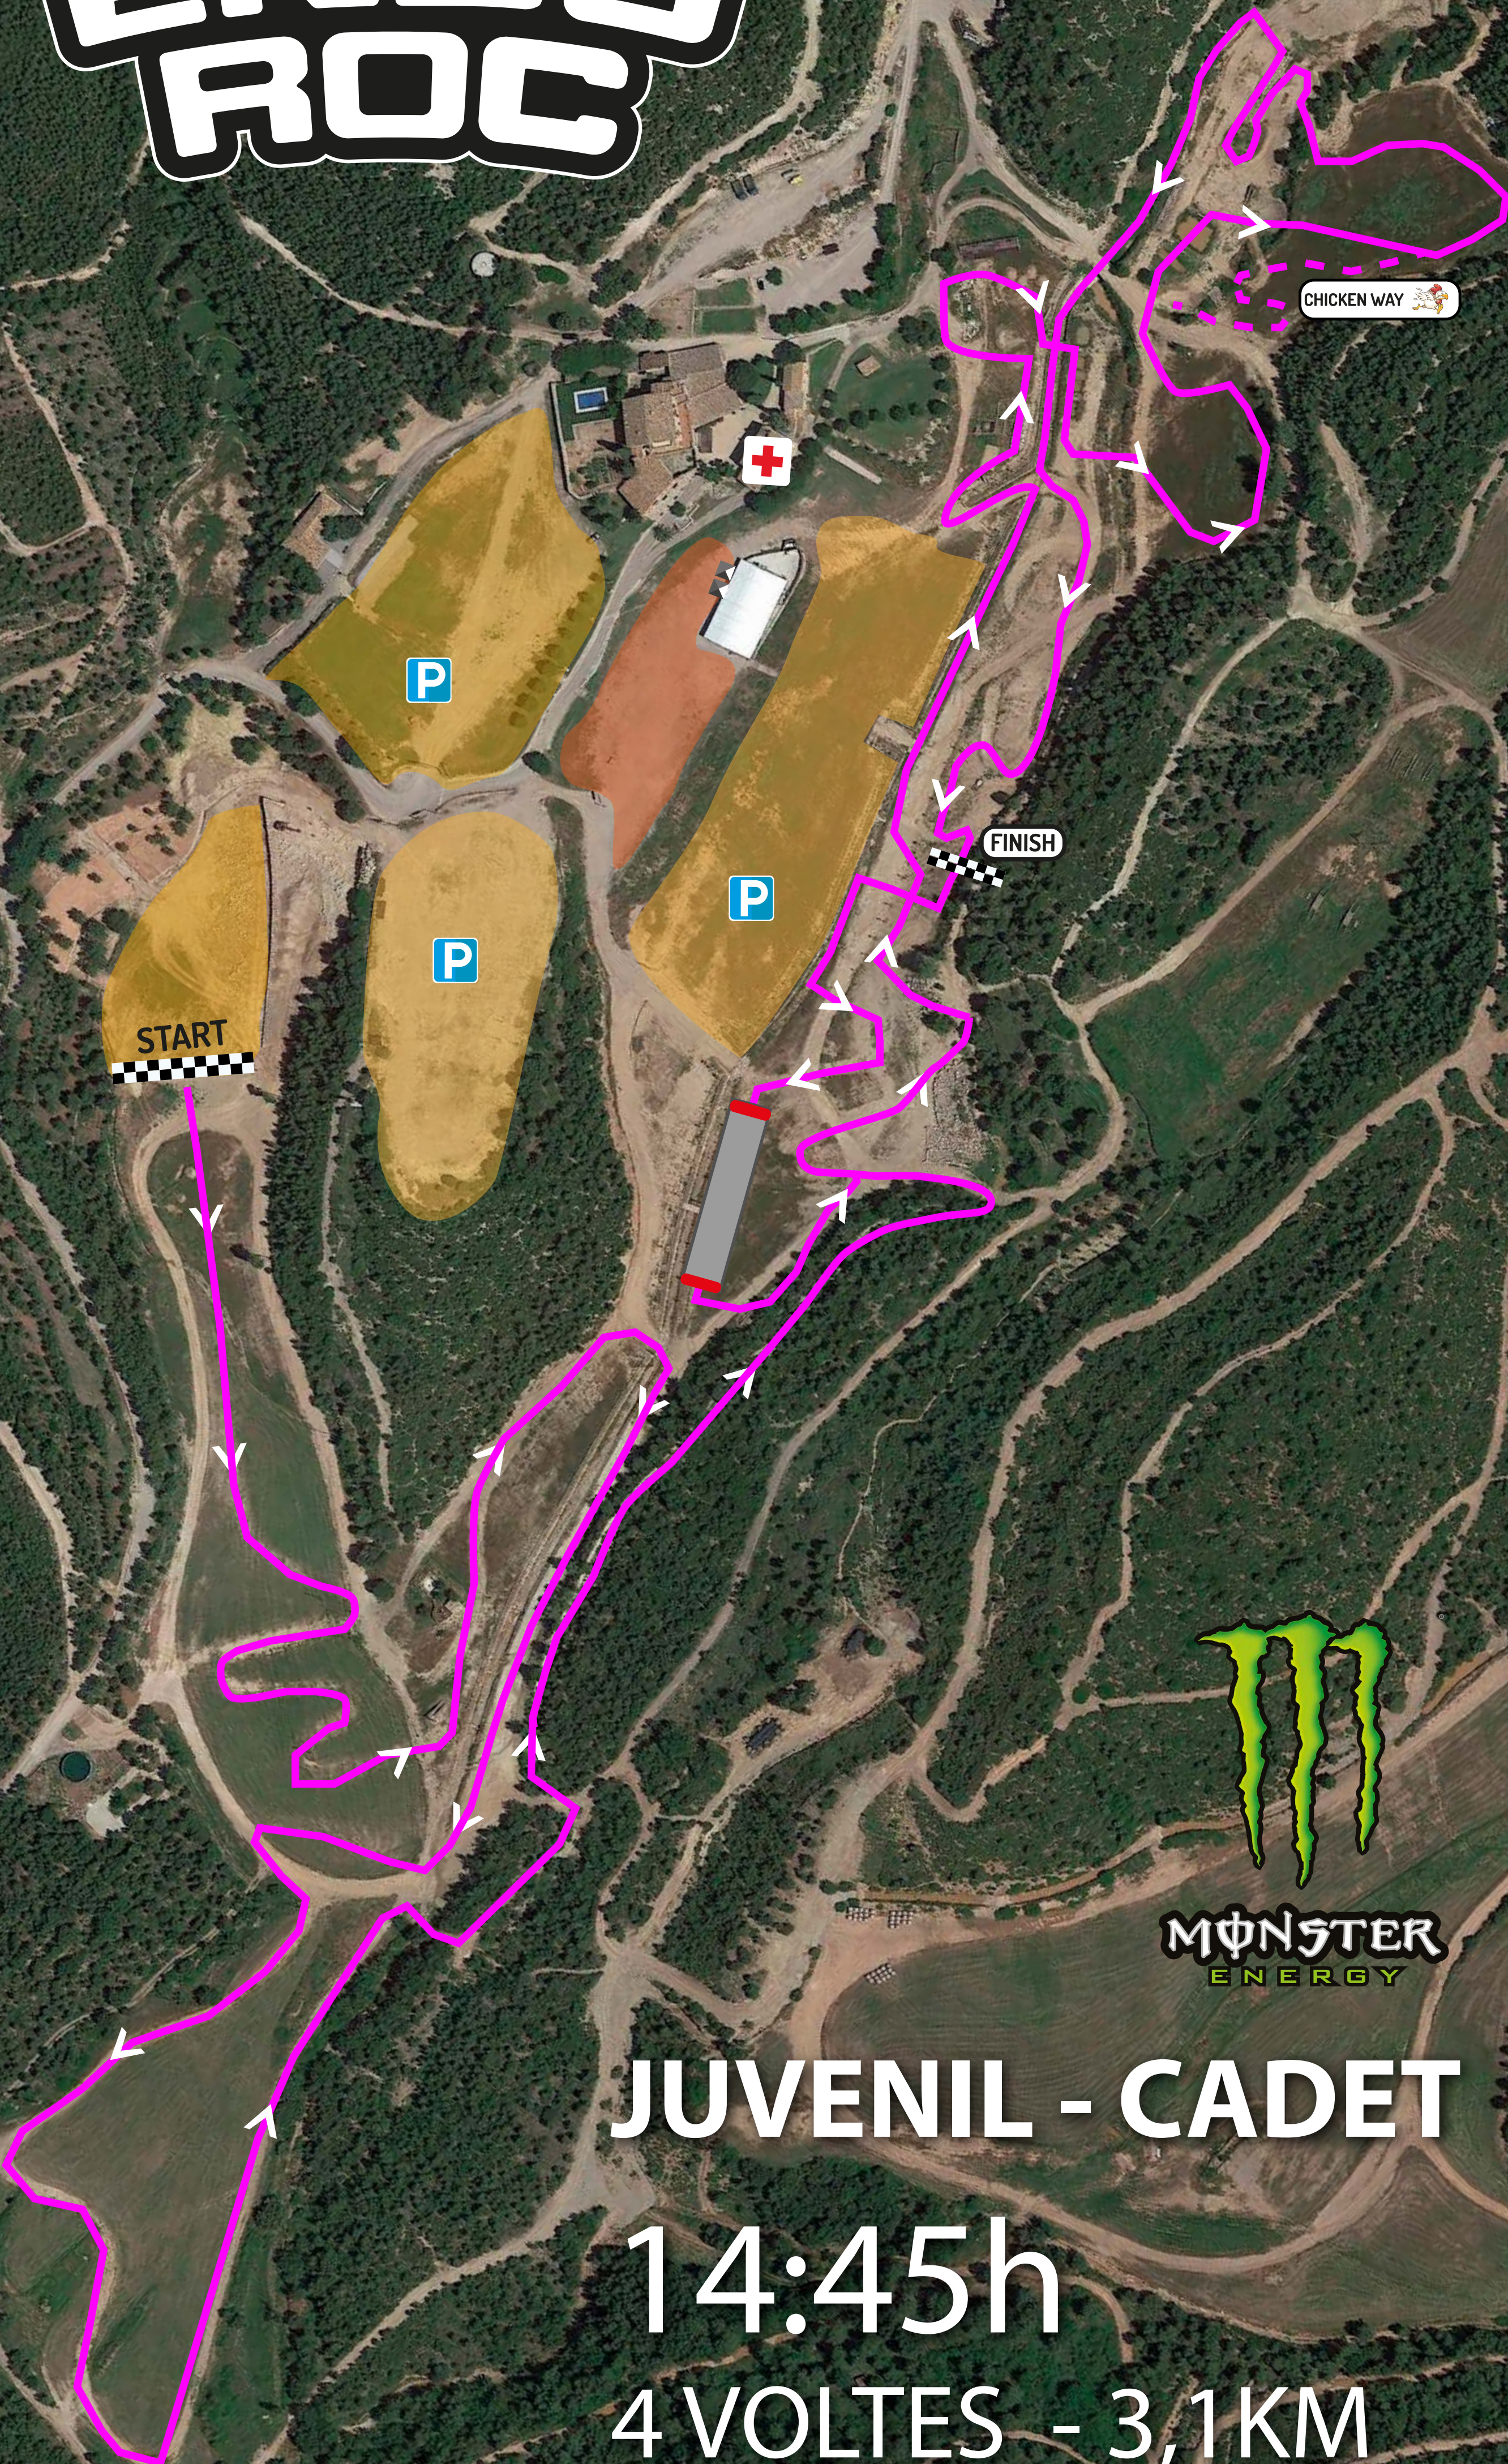

ENDU ROC

START

P

P

P

FINISH

CHICKEN WAY

MONSTER
ENERGY

JUVENIL - CADET

14:45h

4 VOLTES - 3,1KM